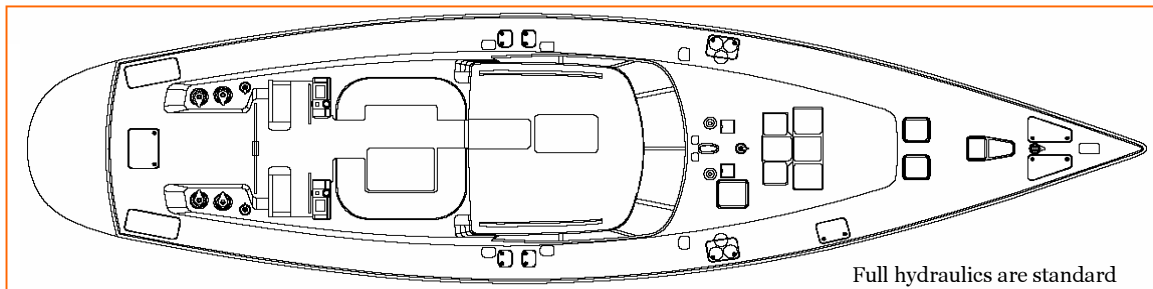

CELEBRITY 85 SPECIFICATIONS:

OVERALL SPECIFICATIONS C-85

Length:	85 Ft.	26m
Beam:	22 Ft.	6.8 m
Draft:	9 Ft.	2.75m
Mast:	113 Ft.	
Engine:	210HP Diesel	
Fuel:	792 Gallons	
Water:	792 Gallons	
Sail Area:	3592 Sq. Ft.	
Displ:	136,650 Lbs	

The Celebrity 85 is a beautiful example of modern classic design. Yachts of this caliber are not often found as semi-production yachts. As such one may own an 85 for less than totally custom yachts. Celebrity at any one time has a hull and deck under construction to reduce handover time to the new owner. An HD version is also available.