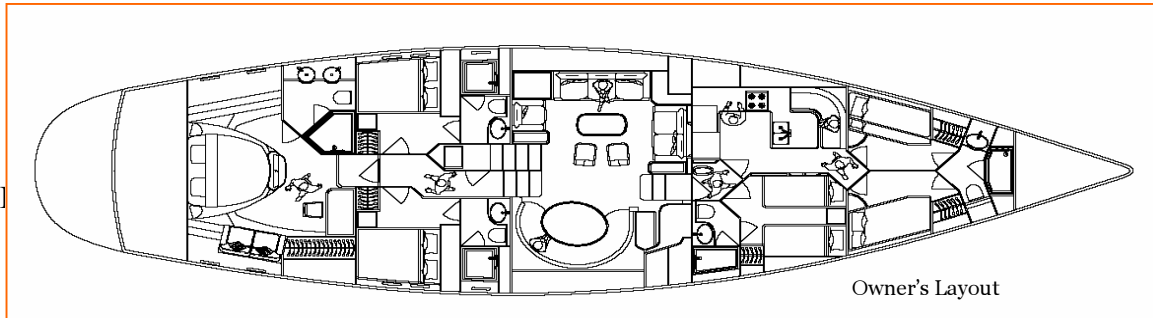

CELEBRITY 85 SPECIFICATIONS:

OVERALL SPECIFICATIONS C-85

Length:	85 Ft.	26m
Beam:	22 Ft.	6.8 m
Draft:	9 Ft.	2.75m
Mast:	113 Ft.	
Engine:	210HP Diesel	
Fuel:	792 Gallons	
Water:	792 Gallons	
Sail Area:	3592 Sq. Ft.	
Displ:	136,650 Lbs	